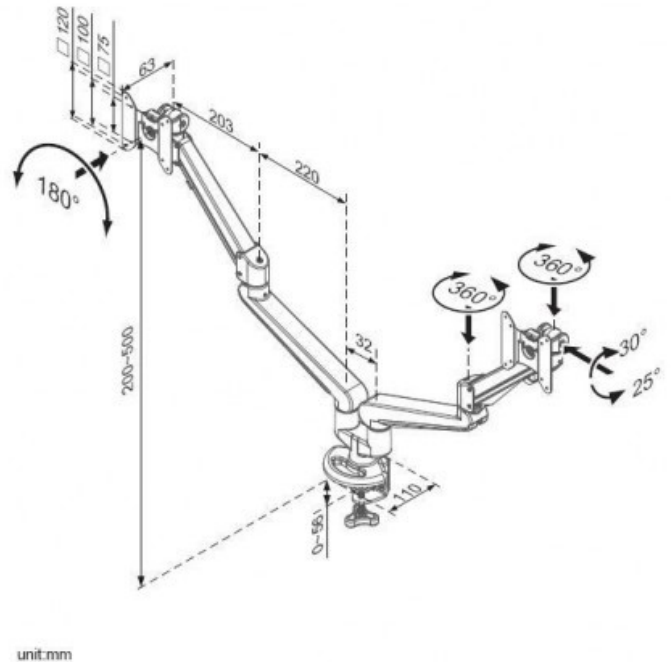

# Ascend Double Gas Arm with Baby-c Clamp

## Product Specification

Product code	CMS3004C-ED & CMS2889 - BLACK
*Weight capacity	3 – 8 kg per arm
**Maximum Screen Size	36"
Height adjustment range	200mm – 500mm from desktop
Max forward extension	600mm
VESA	75mm & 100mm VESA compliant
Movement	Height adjustment, tilt, swivel, rotation and reach

\*Capacity may be reduced if monitor size is greater than 26" or depth is greater than 5.5cm

\*\*Subject to weight being within range & VESA 75 x 75mm or 100 x 100mm, please refer to our measurements / line drawings and check with screen manufacturers measurements including bezel

## Additional Information

Available for desktop of 18 / 20 / 25mm thickness

Integral cable management

2 screen gas assisted height adjustment

Lockable quick release VESA function

180° anti rotation feature